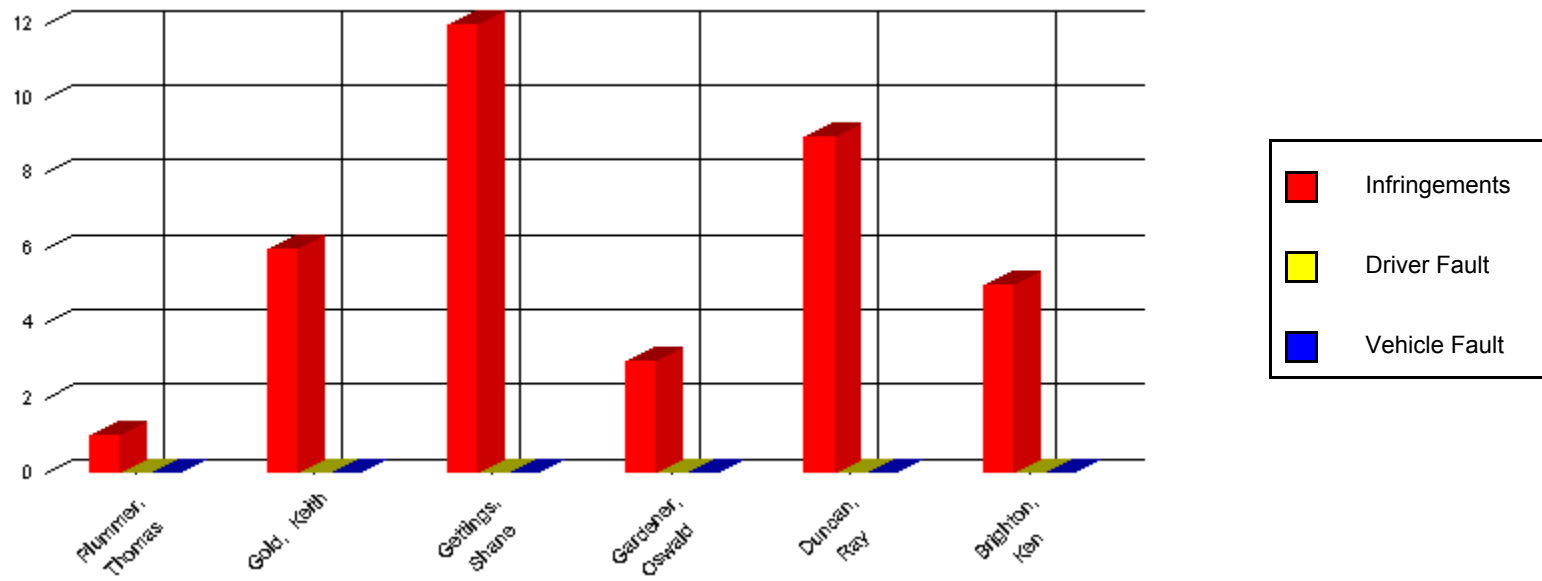

Driver Fault and Infringement Graph

From 01/02/2006 to 28/02/2006

Analysed by :

Company Name : Siemens VDO Trading Ltd

Driver Fault and Infringement Graph

From 01/02/2006 to 28/02/2006

The following is a summary of Drivers that do not have any infringements or faults